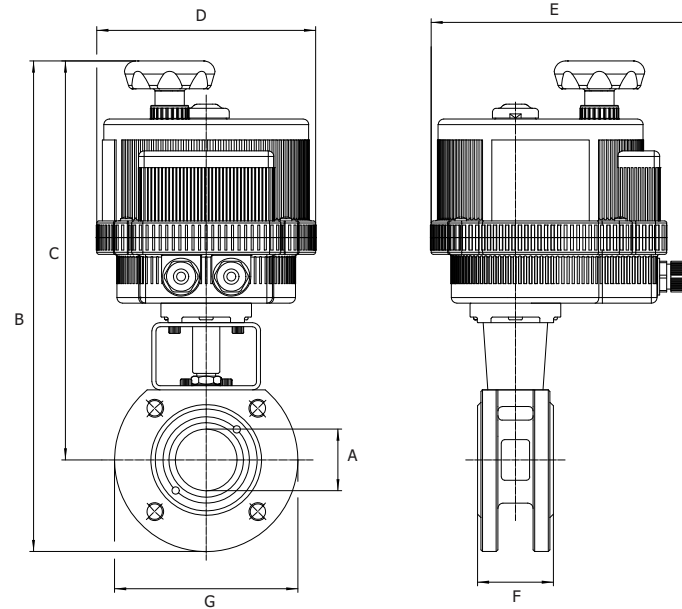

**8E076\*\*\*** - 316 Stainless Steel ANSI 150 Full Port Flanged Wafer Ball Valve with Electric Actuator

720016 Series Ball Valve

Dimensions (in)

8E076

SIZE	1/2"	3/4"	1"	1-1/4"	1-1/2"	2"	2-1/2"	3"	4"	6"	8"
A	.500	.750	1.00	1.25	1.50	2.00	2.50	3.00	4.00	5.00	6.00
B	10.5	10.9	13.1	13.8	15.7	16.2	17.9	18.6	20.6	22.1	24.1
C	8.81	8.97	11.0	11.2	12.9	13.2	14.5	14.9	16.3	17.2	18.2
D	4.84	4.84	6.18	6.18	7.28	7.28	8.30	8.30	8.30	8.30	8.74
E	6.45	6.45	7.51	7.51	8.46	8.46	9.33	9.33	9.33	9.33	9.72
F	1.37	1.57	1.81	2.12	2.51	3.22	4.05	4.80	5.98	7.71	9.13
G	3.54	3.93	4.33	5.11	5.51	5.90	6.88	7.48	8.66	9.84	11.8
ACT.	VB015	VB015	VB030	VB030	VB060	VB060	VB110	VB110	VB190	VB190	VB190

*** Voltage Supply Order Suffix				
FOR MOD. VB015	12V AC/DC = 001	24V AC/DC = 002	110V AC = 003	220V AC = 005
FOR MOD. VB30 to 350	24V AC/DC = 002	110 to 240V AC = 004		