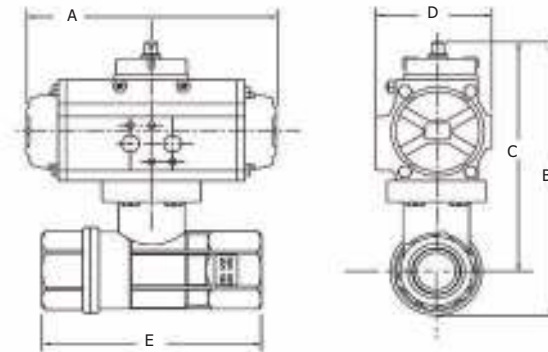

- 8P0080** - Direct Mount, 2-way Brass, Full Port Ball Valve with DA Pneumatic Actuator
- 8P0082** - Direct Mount, 2-way Brass, Full Port Ball Valve with SR Pneumatic Actuator
- 8P0135** - Direct Mount, 2-way Brass, Full Port Ball Valve with S.S. Ball & Stem and DA Pneumatic Actuator
- 8P0136** - Direct Mount, 2-way Brass, Full Port Ball Valve with S.S. Ball & Stem and SR Pneumatic Actuator

250N Ball Valve with DOUBLE ACTING Actuator **8P0080**
253N S.S. Stem Valve with DOUBLE ACTING Actuator **8P0135***

SIZE	1/4"	3/8"	1/2"	3/4"	1"	1-1/4"	1-1/2"	2"	2-1/2"	3"	4"
A	4.33	4.33	4.33	4.33	4.33	4.33	5.51	5.51	6.37	6.37	9.37
B	4.52	4.52	4.52	4.72	5.31	5.66	7.48	8.22	9.60	10.4	13.0
C	3.85	3.85	3.85	3.93	4.37	4.48	6.06	6.41	7.40	7.83	9.76
D	1.77	1.77	1.77	1.77	1.77	1.77	2.79	2.79	3.18	3.18	4.17
E	2.63	2.63	2.63	2.99	3.54	4.01	4.48	5.43	6.18	7.40	8.85
ACT.	32	32	32	32	32	32	52	52	63	63	85

DIMENSIONS (in)

* S.S. Stem Available in 1/4" to 2" Sizes Only

250N Ball Valve with SPRING RETURN Actuator **8P0082**
253N S.S. Stem Valve with SPRING RETURN Actuator **8P0136***

SIZE	1/4"	3/8"	1/2"	3/4"	1"	1-1/4"	1-1/2"	2"	2-1/2"	3"	4"
A	5.51	5.51	5.51	5.51	5.51	5.51	6.37	6.37	9.37	9.37	10.7
B	5.51	5.51	5.51	5.59	6.29	6.61	7.91	8.66	10.7	11.5	13.5
C	4.84	4.48	4.48	4.92	5.31	5.47	6.49	6.85	8.50	8.93	10.2
D	2.79	2.79	2.79	2.79	2.79	2.79	3.18	3.18	4.17	4.17	4.84
E	2.63	2.63	2.63	2.99	3.54	4.01	4.48	5.43	6.18	7.40	8.85
ACT.	52	52	52	52	52	52	63	63	85	85	100

DIMENSIONS (in)

* S.S. Stem Available in 1/4" to 2" Sizes Only