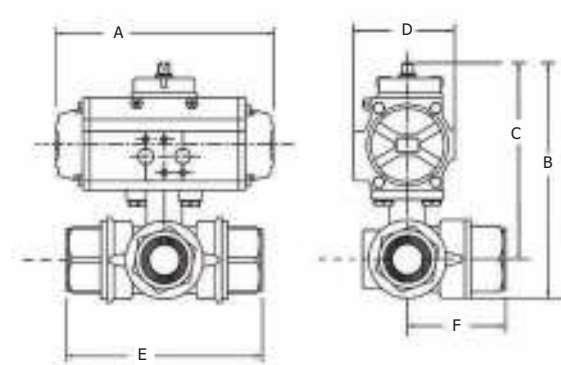

8P0129 (T) - Direct Mount, 3-way Brass, "T" Port Ball Valve with DA Pneumatic Actuator

8P0131 (T) - Direct Mount, 3-way Brass, "T" Port Ball Valve with SR Pneumatic Actuator

355N "T" Port Ball Valve with DOUBLE ACTING Actuator

8P0129 (T)

SIZE	1/4"	3/8"	1/2"	3/4"	1"	1-1/4"	1-1/2"	2"	2-1/2"	3"
A	4.33	4.33	4.33	4.33	5.51	5.51	5.51	6.37	6.37	6.37
B	4.44	4.44	4.44	4.61	6.16	6.59	7.33	8.59	9.54	9.58
C	3.81	3.78	3.74	3.86	5.23	5.47	6.03	6.93	7.39	7.35
D	1.77	1.77	1.77	1.77	2.80	2.80	2.80	3.17	3.17	3.17
E	2.64	2.64	2.87	3.19	3.74	4.39	4.86	5.73	6.93	7.08
F	1.32	1.32	1.44	1.60	1.87	2.20	2.43	2.87	3.47	3.54
ACT.	32	32	32	32	52	52	52	63	63	63

DIMENSIONS (in)

355N "T" Port Ball Valve with SPRING RETURN Actuator

8P0131 (T)

SIZE	1/4"	3/8"	1/2"	3/4"	1"	1-1/4"	1-1/2"	2"	2-1/2"	3"
A	5.51	5.51	5.51	5.51	5.51	5.52	6.37	9.35	9.35	9.35
B	5.40	5.40	5.40	5.52	6.16	6.59	7.77	9.69	10.6	10.6
C	4.77	4.72	4.70	4.82	5.23	5.47	6.47	8.03	8.49	8.43
D	2.80	2.80	2.80	2.80	2.80	2.80	3.17	4.17	4.17	4.17
E	2.64	2.64	2.87	3.19	3.24	4.39	4.86	5.93	6.93	7.09
F	1.32	1.32	1.44	1.60	1.83	2.20	2.43	2.87	3.47	3.54
ACT.	52	52	52	52	52	52	63	85	85	85

DIMENSIONS (in)