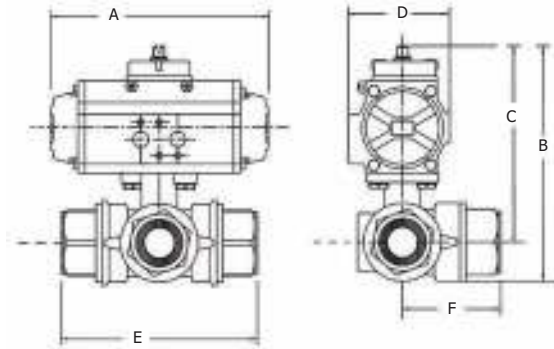

- 8P0130 (L)** - Direct Mount, 3-way Brass, "L" Port Ball Valve with DA Pneumatic Actuator
8P0132 (L) - Direct Mount, 3-way Brass, "L" Port Ball Valve with SR Pneumatic Actuator

365N "L" Port Ball Valve with DOUBLE ACTING Actuator

8P0130 (L)

SIZE	1/4"	3/8"	1/2"	3/4"	1"	1-1/4"	1-1/2"	2"	2-1/2"	3"
A	4.33	4.33	4.33	4.33	5.51	5.51	5.51	6.37	6.37	6.37
B	4.44	4.44	4.44	4.61	6.16	6.59	7.33	8.59	9.54	9.58
C	3.81	3.78	3.74	3.86	5.23	5.47	6.03	6.93	7.39	7.35
D	1.77	1.77	1.77	1.77	2.80	2.80	2.80	3.17	3.17	3.17
E	2.64	2.64	2.87	3.19	3.74	4.39	4.86	5.73	6.93	7.08
F	1.32	1.32	1.44	1.60	1.87	2.20	2.43	2.87	3.47	3.54
ACT.	32	32	32	32	52	52	52	63	63	63

DIMENSIONS (in)

365N "L" Port Ball Valve with SPRING RETURN Actuator

8P0132 (L)

SIZE	1/4"	3/8"	1/2"	3/4"	1"	1-1/4"	1-1/2"	2"	2-1/2"	3"
A	5.51	5.51	5.51	5.51	5.51	5.52	6.37	9.35	9.35	9.35
B	5.40	5.40	5.40	5.52	6.16	6.59	7.77	9.69	10.6	10.6
C	4.77	4.72	4.70	4.82	5.23	5.47	6.47	8.03	8.49	8.43
D	2.80	2.80	2.80	2.80	2.80	2.80	3.17	4.17	4.17	4.17
E	2.64	2.64	2.87	3.19	3.24	4.39	4.86	5.93	6.93	7.09
F	1.32	1.32	1.44	1.60	1.83	2.20	2.43	2.87	3.47	3.54
ACT.	52	52	52	52	52	52	63	85	85	85

DIMENSIONS (in)