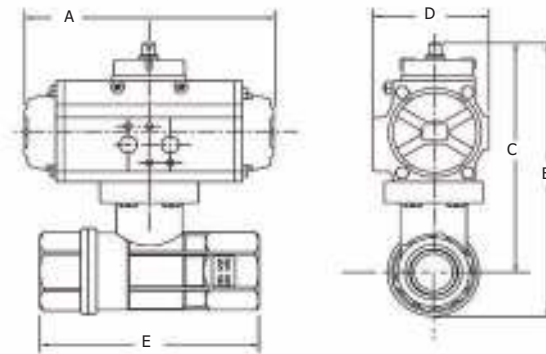

8P0133 - Direct Mount, 2-way Stainless Steel, Full Port Ball Valve with DA Pneumatic Actuator

8P0134 - Direct Mount, 2-way Stainless Steel, Full Port Ball Valve with SR Pneumatic Actuator

700076 Ball Valve with DOUBLE ACTING Actuator

8P0133

SIZE	1/4"	3/8"	1/2"	3/4"	1"	1-1/4"	1-1/2"	2"	2-1/2"	3"
A	4.33	4.33	4.33	4.33	4.33	4.33	5.51	5.51	11.6	13.3
B	4.80	4.80	4.52	4.76	5.35	5.74	7.51	8.30	11.5	12.7
C	4.00	4.00	3.85	3.93	4.33	4.44	6.02	6.37	9.21	10.1
D	1.77	1.77	1.77	1.77	1.77	1.77	2.79	2.79	3.72	4.17
E	2.56	2.56	2.63	3.07	3.54	3.93	4.40	5.31	6.33	7.00
ACT.	32	32	32	32	32	32	52	52	75	85

DIMENSIONS (in)

700076 Ball Valve with SPRING RETURN Actuator

8P0134

SIZE	1/4"	3/8"	1/2"	3/4"	1"	1-1/4"	1-1/2"	2"	2-1/2"	3"
A	5.51	5.51	5.51	5.51	5.51	5.51	6.37	6.37	18.5	20.9
B	5.70	5.70	5.51	5.70	6.29	6.69	7.95	8.74	13.5	14.8
C	5.00	5.00	4.80	4.88	5.27	5.43	6.45	6.81	11.7	12.4
D	2.79	2.79	2.79	2.79	2.79	2.79	3.18	3.18	5.39	5.83
E	2.86	2.86	2.63	3.07	3.54	3.93	4.40	5.31	6.33	7.00
ACT.	52	52	52	52	52	52	63	63	115	125

DIMENSIONS (in)