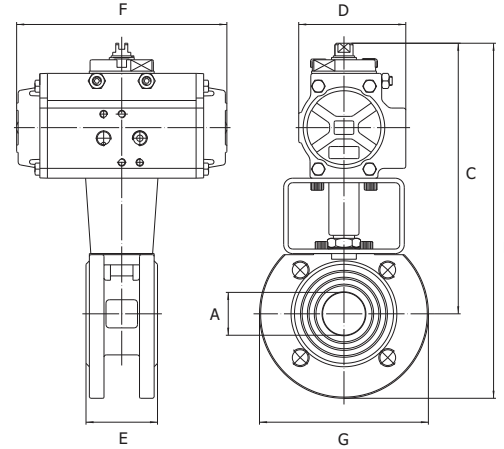

GROUP

8P0173 - 2-way "WAFER" ball valve, ANSI 150 flanged, AISI 316 stainless steel with DA actuator.

8P0174 - 2-way "WAFER" ball valve, ANSI 150 flanged, AISI 316 stainless steel with SR actuator.

720016 VALVE WITH DOUBLE ACTING ACTUATOR

Dimensions (in)												
Size	1/2"	3/4"	1"	1-1/4"	1-1/2"	2"	2-1/2"	3"	4"	5"	6"	8"
A	.500	.750	1.00	1.25	1.50	2.00	2.50	3.00	4.00	5.00	6.00	8.00
B	7.55	8.89	9.29	9.96	11.3	12.6	14.0	14.7	17.0	19.7	21.8	26.0
C	5.78	6.92	7.12	7.40	8.42	9.40	10.4	10.8	12.7	14.8	16.2	19.3
D	1.77	2.79	2.79	2.79	3.18	3.74	4.17	4.17	4.84	5.39	5.82	7.36
E	1.37	1.57	1.81	2.12	2.51	3.22	4.05	4.80	5.98	7.71	9.13	12.4
F	4.33	5.51	5.51	5.51	6.37	8.14	9.37	9.37	10.7	12.9	14.4	20.5
G	3.50	3.88	4.25	4.62	5.00	6.00	7.00	7.50	9.00	10.0	11.0	13.5
ACT.	32	52	52	52	63	75	85	85	100	115	125	160

8P0173

VALVE WITH SPRING RETURN ACTUATOR

Dimensions (in)												
Size	1/2"	3/4"	1"	1-1/4"	1-1/2"	2"	2-1/2"	3"	4"	5"	6"	8"
A	.500	.750	1.00	1.25	1.50	2.00	2.50	3.00	4.00	5.00	6.00	8.00
B	8.50	9.33	9.72	10.3	12.4	13.6	16.5	17.7	18.7	21.5	25.2	28.0
C	6.73	7.36	7.55	7.83	9.52	10.3	12.9	13.7	14.4	16.6	19.6	21.3
D	2.79	3.18	3.18	3.18	4.17	4.84	5.39	5.82	5.82	7.36	8.58	8.58
E	1.37	1.57	1.81	2.12	2.51	3.22	4.05	4.80	5.98	7.71	9.13	12.4
F	5.51	6.37	6.37	6.37	9.37	10.7	12.9	14.4	14.4	20.5	22.6	22.6
G	3.50	3.88	4.25	4.62	5.00	6.00	7.00	7.50	9.00	10.0	11.0	13.5
ACT.	52	63	63	63	85	100	115	125	125	160	200	200