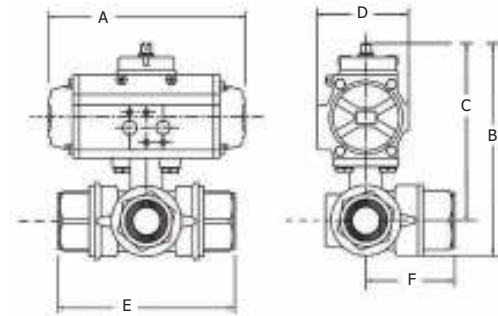

- 8P0140 (L)** - Direct Mount, 3-way Brass, "L" Std. Port Ball Valve with DA Pneumatic Actuator
- 8P0142 (L)** - Direct Mount, 3-way Brass, "L" Std. Port Ball Valve with SR Pneumatic Actuator
- 8P0144 (L)** - Direct Mount, 3-way Brass, "L" Full Port Ball Valve with DA Pneumatic Actuator
- 8P0146 (L)** - Direct Mount, 3-way Brass, "L" Full Port Ball Valve with SR Pneumatic Actuator

965N Std. "L" Port Ball Valve with
DOUBLE ACTING Actuator
966N Full "L" Port Ball Valve with
DOUBLE ACTING Actuator

8P0140 (L)
8P0144 (L)

SIZE	1/4"	3/8"	1/2"	3/4"	1"	1-1/4"	1-1/2"	2"
A	5.49	5.49	5.49	6.38	6.38	8.15	9.35	10.6
B	5.75	5.75	6.10	7.10	7.50	8.95	10.4	11.5
C	4.72	4.72	5.14	6.50	6.90	7.50	8.60	9.60
D	2.80	2.80	2.80	3.17	3.17	3.72	4.17	4.84
E	2.83	2.83	3.26	3.89	4.40	4.92	5.86	6.85
F	1.42	1.42	1.64	2.05	2.30	2.38	3.10	3.42
ACT.	52	52	52	63	63	75	85	100

DIMENSIONS (in)

965N Std. "L" Port Ball Valve with
SPRING RETURN Actuator
966N Full "L" Port Ball Valve with
SPRING RETURN Actuator

8P0142 (L)
8P0146 (L)

SIZE	1/4"	3/8"	1/2"	3/4"	1"	1-1/4"	1-1/2"	2"
A	6.38	6.38	6.38	8.15	8.15	10.6	10.6	14.4
B	5.98	5.98	6.25	7.75	8.00	9.85	10.7	12.4
C	5.38	5.38	6.05	6.65	7.00	8.50	9.25	10.9
D	3.17	3.17	3.17	3.72	3.72	4.84	4.84	5.83
E	2.83	2.83	3.26	3.89	4.40	4.92	5.86	6.85
F	1.42	1.42	1.64	2.05	2.30	2.38	2.38	3.42
ACT.	63	63	63	75	75	100	100	125

DIMENSIONS (in)