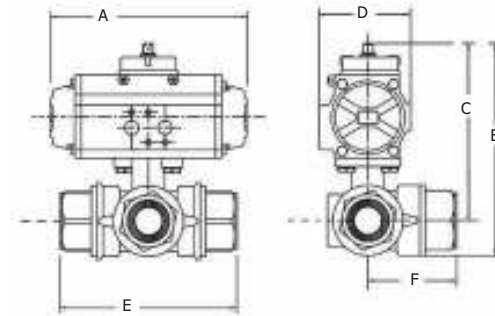

- 8P0139 (T)** - Direct Mount, 3-way Stainless Steel, "T" Std. Port Ball Valve with DA Pneumatic Actuator
- 8P0141 (T)** - Direct Mount, 3-way Stainless Steel, "T" Std. Port Ball Valve with SR Pneumatic Actuator
- 8P0143 (T)** - Direct Mount, 3-way Stainless Steel, "T" Full Port Ball Valve with DA Pneumatic Actuator
- 8P0145 (T)** - Direct Mount, 3-way Stainless Steel, "T" Full Port Ball Valve with SR Pneumatic Actuator

955N Std. "T" Port Ball Valve with
DOUBLE ACTING Actuator
956N Full "T" Port Ball Valve with
DOUBLE ACTING Actuator

8P0139 (T)
8P0143 (T)

SIZE	1/4"	3/8"	1/2"	3/4"	1"	1-1/4"	1-1/2"	2"
A	5.49	5.49	5.49	6.38	6.38	8.15	9.35	10.6
B	5.75	5.75	6.10	7.10	7.50	8.95	10.4	11.5
C	4.72	4.72	5.14	6.50	6.90	7.50	8.60	9.60
D	2.80	2.80	2.80	3.17	3.17	3.72	4.17	4.84
E	2.83	2.83	3.26	3.89	4.40	4.92	5.86	6.85
F	1.42	1.42	1.64	2.05	2.30	2.38	3.10	3.42
ACT.	52	52	52	63	63	75	85	100

DIMENSIONS (in)

955N Std. "T" Port Ball Valve with
SPRING RETURN Actuator
956N Full "T" Port Ball Valve with
SPRING RETURN Actuator

8P0141 (T)
8P0145 (T)

SIZE	1/4"	3/8"	1/2"	3/4"	1"	1-1/4"	1-1/2"	2"
A	6.38	6.38	6.38	8.15	8.15	10.6	10.6	14.4
B	5.98	5.98	6.25	7.75	8.00	9.85	10.7	12.4
C	5.38	5.38	6.05	6.65	7.00	8.50	9.25	10.9
D	3.17	3.17	3.17	3.72	3.72	4.84	4.84	5.83
E	2.83	2.83	3.26	3.89	4.40	4.92	5.86	6.85
F	1.42	1.42	1.64	2.05	2.30	2.38	3.10	3.42
ACT.	63	63	63	75	75	100	100	125

DIMENSIONS (in)